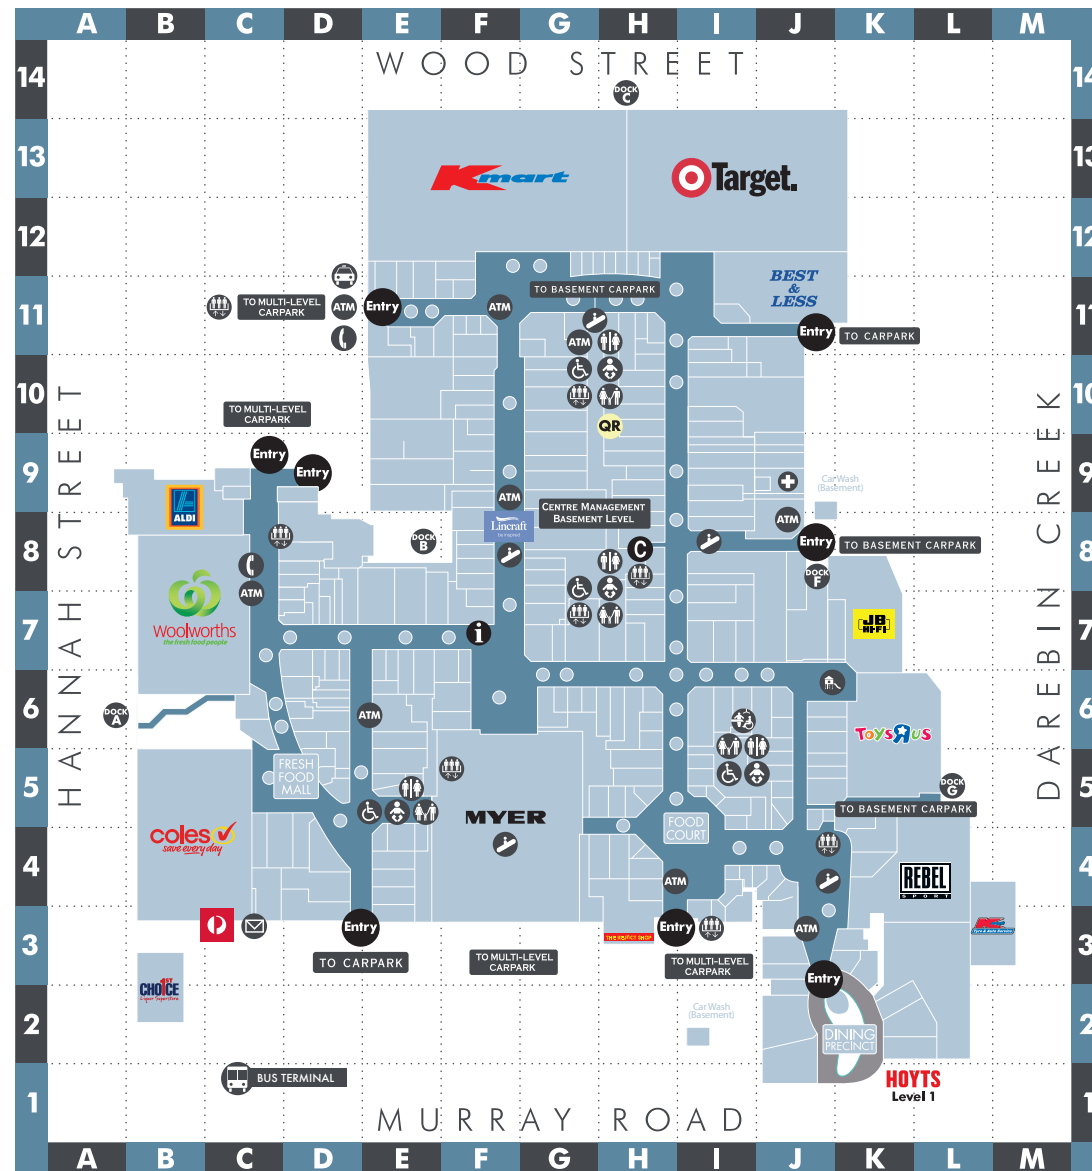

DIRECTORY

Legend

Customer Service Desk F7	High Care Lounge I5	Parents Room E5; G10; H8; I5	Centre Management H8
Escalators/Travelators F4; F8; G11; I8; J4	Toilets E5; G10; H8; I5	Playground J6	Post Box C3
Lifts C11; D9; F5; H7; H8; H10; I3; J4	Disabled Toilets E5; G10; H8; I5	Taxi D12	Quiet Room H10
Telephones C8; D11;	Family Toilets E5; G10; H8; I5; Lvl 1 K4	Bus Terminal C1	Medical Centre J9
Automatic Teller Machines D3; D6; D8; F9; G11; H4; J3; J8			

Accurate as at October 2017. *Retailer does not accept gift cards

STORE

ACCESSORIES

Aussie Sox	H5
Colette By Colette Hayman	H6
Lovisa	F8
Mimco (inside Myer)	F6
Strandbags	F8
Sunglass Hut	H4

APPAREL - CHILDRENS

Bonds	G9
Cotton On Kids	H10
Country Road	H7
Ghanda	J6
Gymboree	H9
Ollie's Place	H10
Pavement	H10
Peter Alexander	H6
Witchery	G7

APPAREL - LADIES

Autograph	H9
Bardot	H6
Bras N Things	F8
City Chic	H6
Cotton On Body	F9
Country Road	H7
Cue (inside Myer)	F6
Deeva	J6
Dotti	I7
Forever New	G7
Glassons	G6
Honey Birdette	G6
Ishka	K4
Jacqui E	H6
Katies	F8
Melrose Avenue	I10
Miller's Fashion Club	H10
My Size	H9
Portmans	G6
Review (inside Myer)	F6
Seed (inside Myer)	F6
Sportsgirl	I6
Supré	F10
Sussan	G9
Suzanne Grae	I9
Tree of Life	I11
Valleygirl	I10
Veronica Maine (inside Myer)	F6
Witchery	G7
Ynot	J5

MAP REF

STORE

APPAREL - MENS

Bell & Barnett	I9
Bossini	I8
Connor	G8
Country Road	H7
Industrie	H7
Lowes	F11
Neverland Store	J6
Peter Jackson	I9
Politix (inside Myer)	F6
Roger David	I8
Tarocash	G8
T.M Lewin (inside Myer)	F6
Universal Store	I8
Yd	I6

APPAREL - UNISEX

AFL Store, The	K3
Bonds	G9
Cotton On	G9
Country Road	H7
Edition	J5
Factorie	I8
Footlocker	J7
Ghanda	J6
Glue	J7
Jay Jays	H10
Just Jeans	G9
Kathmandu	F8
Mountain Designs	K4
Nike	I7
Off Ya Tree	J6
Ozmosis	J7
Peter Alexander	H6
Rebel Sport	K4
Shop at Kingo	F9
Universal Store	I8

BANKING FACILITIES*

ANZ ATM	J3, F11
ANZ Bank	J8
Bank of Melbourne	D7
Bank of Melbourne ATM	G11
Bendigo Bank ATM	I4, C8
Commonwealth Bank	D7
Commonwealth Bank ATM	G11, J3, I4
Myki Top Up Station	C8
National Australia Bank (NAB)	D3
NAB ATM	I4
rediATM	F9
Westpac	D8
Westpac ATM	F9, I4, J3

Let's keep in touch!

Stay up to date with store news, special offers and community events. To register, simply visit northlandsc.com.au or head to our Customer Service Desk.

Northland
HOME TO THE NEW NORTH