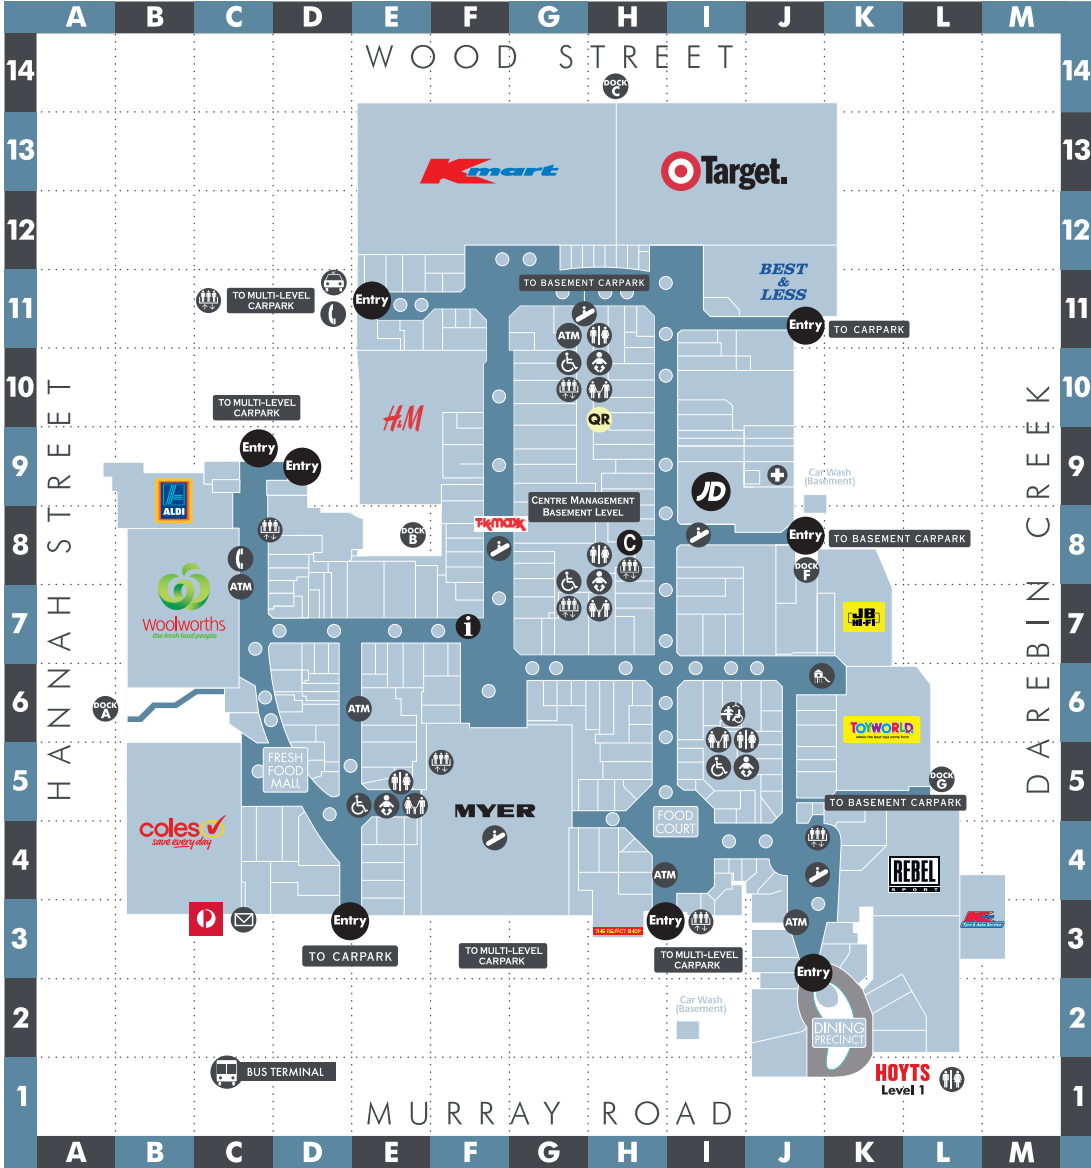

DIRECTORY

1. **Legend**
2. Customer Service Desk
     F7
   - Escalators/Travelators
     F4; F8; G11; I8; J4
   - Lifts
     C11; D9; F5; H7; H8; H10; I3; J4
   - Telephones
     C8; D11;
   - Automatic Teller Machines
     D3; D6; D8; F9; G11; H4; J3; J8
   - High Care Lounge
     I5
   - Toilets
     E5; G10; H8; I5
   - Disabled Toilets
     E5; G10; H8; I5
   - Family Toilets
     E5; G10; H8; I5; Lvl 1 K4
   - Parents Room
     E5; G10; H8; I5
   - Playground
     J6
   - Taxi
     D12
   - Bus Terminal
     C1
   - Centre Management
     H8
   - Post Box
     C3
   - Quiet Room
     H10
   - Medical Centre
     J9

STORE	MAP REF	STORE	MAP REF
ACCESSORIES		APPAREL – MENS	
Aussie Sox	H5	Bossini	I8
Colette By Colette Hayman	H7	Connor	F8
Gemworks	J6	Country Road	H7
Lovisa	F8	H&M	E10
Mimco	H6	Johnny Bigg	I7
Oscar Wylee	G7	Lowes	F11
Strandbags	I10	Neverland Store	J6
Sunglass Hut	H4	Peter Jackson	I9
APPAREL – CHILDRENS		Politix (inside Myer)	
Bonds	G9	Roger David	I10
Cotton On Kids	H10	Tarocash	G8
Country Road	H7	T.M Lewin (inside Myer)	F5
Ghanda	J6	Universal Store	H8
H&M	E10	Yd	I6
Ollie's Place	H10	APPAREL – UNISEX	
Pavement	H10	AFL Store, The	K3
Peter Alexander	H6	Bonds	G9
Witchery	G7	Cotton On	G9
APPAREL – LADIES		Country Road	
Bardot	H6	Edition	J5
Bras N Things	F8	Factorie	I8
City Chic	H6	Footlocker	J7
Cotton On Body	F9	Ghanda	J6
Country Road	H7	Glue	J7
Cue (inside Myer)	G5	Jay Jays	G10
Deeva	J6	JD Sports	I9
Dotti	I7	Just Jeans	G9
Forever New	G7	Kathmandu	F8
Glassons	G6	Nike	I7
H&M	E10	Off Ya Tree	J6
Honey Birdette	G6	Ozmosis	J7
Ishka	K4	Peter Alexander	H6
Jacqui E	H6	Rebel Sport	K4
Katies	F8	Universal Store	I8
Melrose Avenue	I10	BANKING FACILITIES*	
Miller's Fashion Club	H10	ANZ ATM	F11, E6, J3
Modelle	E7	ANZ Bank	D4
Portmans	G6	Bank of Melbourne	D7
Review (inside Myer)	G5	Bank of Melbourne ATM	G11, J3
Seed (inside Myer)	G5	Bendigo Bank ATM	I4
Sportsgirl	I6	Commonwealth Bank	D7
Supré	F10	Commonwealth Bank ATM	G11, J3, C8, E6
Sussan	G9	Myki Top Up Station	C8
Suzanne Grae	I9	National Australia Bank (NAB)	D3
Temt (inside Valleygir)	I10	NAB ATM	D3
Tree of Life	I11	Westpac	D8
Valleygirl	I10	Westpac ATM	I4, J3
Veronika Maine (inside Myer)	G5		
Witchery	G7		

Accurate as at August 2018. *Retailer does not accept gift cards