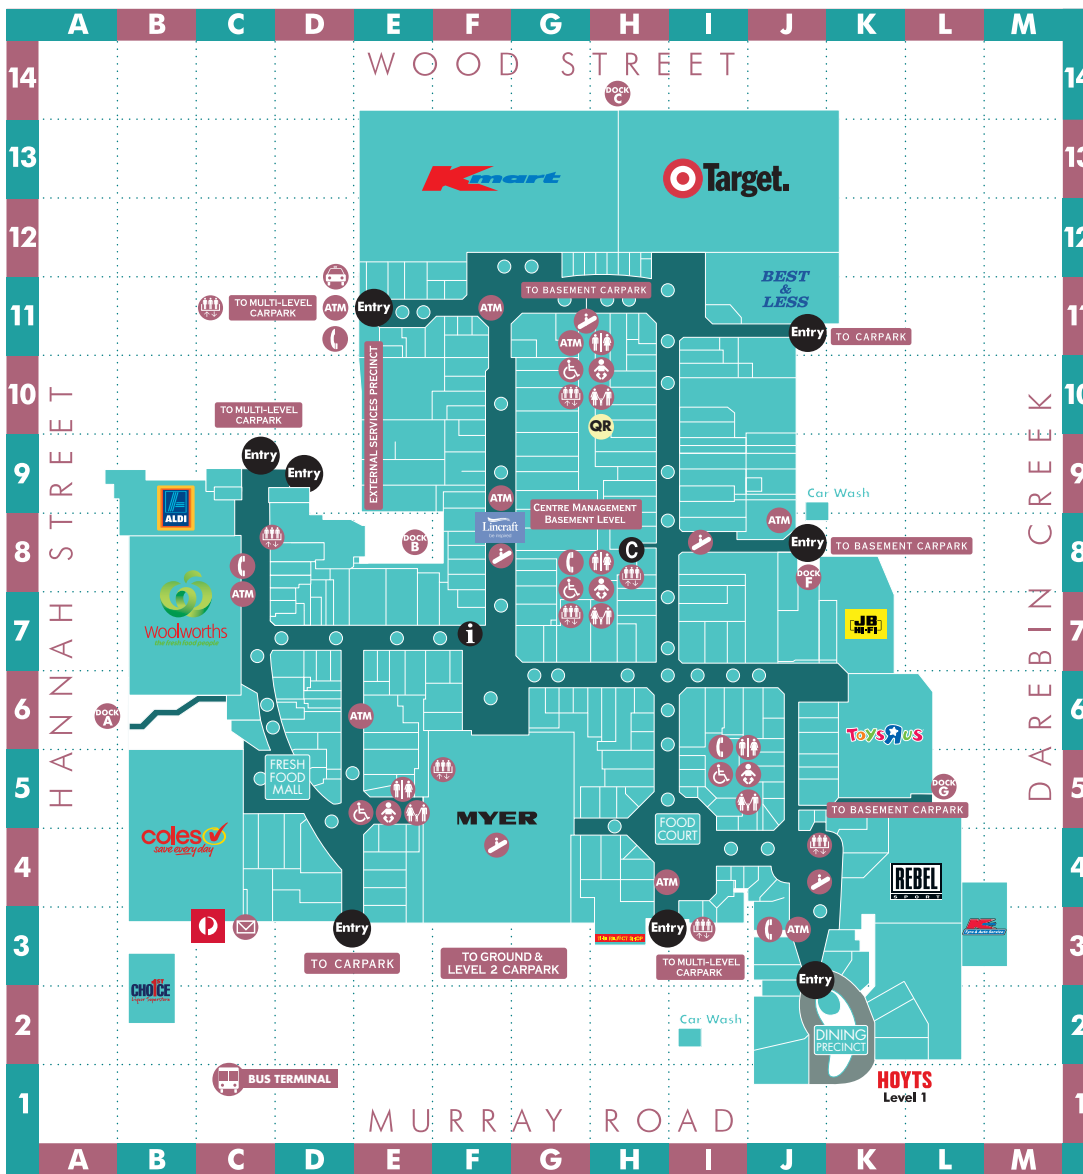

DIRECTORY

Legend

Customer Service Desk F7	Mens Toilets E5; G10; H8; I5	Taxi D12
Escalators/Travelators F4; F8; G11; I8; J4	Ladies Toilets E5; G10; H8; I5	Bus Terminal C1
Lifts C11; D9; F5; H7; H8; H10; I3; J4	Disabled Toilets E5; G10; H8; I5	Centre Management H8
Telephones C8; D11; G8; I5; J3	Family Toilets E5; G10; H8; I5	Post Box C3
Automatic Teller Machines D3; D6; D8; D11; E6; F9; F11; G11; H4; J3; J8	Parents Room E5; G10; H8; I5	Quiet Room H10

STORE	MAP REF	STORE	MAP REF
ACCESSORIES		Ynot?	J5
Aurora Jewellery	D7	APPAREL – MENS	
Aussie Sox	H5	Bossini	H10
Colette By Colette Hayman	H6	Connor	F10
Fossil	G6	Industrie	H7
G Bags	I10	Lowes	F11
Lovisa	H7	Peter Jackson	I9
Strandbags	F8	RDX	F10
Sunglass Hut	H4	Roger David	I8
Victoria Station	G8	Tarocash	G8
APPAREL – CHILDRENS		Universal Store	I8
Charlie & Me	H9	Witchery Man	G7
Cotton On Kids	H10	Yd	I6
Country Road	H7	APPAREL – UNISEX	
Mossimo	I8	AFL Store, The	K3
Ollie's Place	H11	Bonds	G9
Pavement	H10	Cotton On	G9
Pumpkin Patch	E7	Country Road	H7
Toddy Avenue	H11	Edition	J5
Urban Angel	E7	Factorie	I8
Witchery	G7	Footlocker	J7
APPAREL – LADIES		Ghanda	J6
Autograph	H9	Glue	J7
Bardot	H6	Jay Jays	H10
Bras N Things	F8	Just Jeans	G9
City Chic	H6	Kathmandu	F10
Cotton On Body	F9	Mossimo	I8
Crossroads	F8	Mountain Designs	K4
Cue	G6	Neverland	J6
Deeva	J6	Nike	I7
Dotti	I7	Off Ya Tree	J6
Forever New	G7	Ozmosis	J7
Funqi	H7	Peter Alexander	H6
Honey Birdette	G6	Rebel	K4
Ishka	K4	Universal Store	I8
Jacqui E	H6	BANKS & SERVICES – BANKING FACILITIES*	
Katies	F9	ANZ ATM	J3, F11, J8
Lorna Jane	G9	ANZ Bank	J8
Melrose Avenue	I10	Bank of Melbourne	D7
Miller's Fashion Club	H10	Bank of Melbourne ATM	J3
My Size	H9	Bank of Queensland ATM	F9
Noni B	H9	Bankwest	D4
Portmans	G6	Bendigo Bank ATM	I4, C8
Sportsgirl	I6	Commonwealth Bank	I4
Supré	F10	Commonwealth Bank ATM	C8, G11, J3, I4
Sussan	G9	CUA (Credit Union Australia)	E9
Suzanne Grae	I9	National Australia Bank (NAB)	D3
Temt	I8	NAB ATM	D11, I4
Tree of Life	I11	rediATM	F9, D6
Unik	F10	Suncorp ATM	F11, C8
Valleygirl	I9	Westpac	D8
Witchery	G7	Westpac ATM	D6, I4, D11, J3

Accurate as at April 2016
*Retailer does not accept gift cards